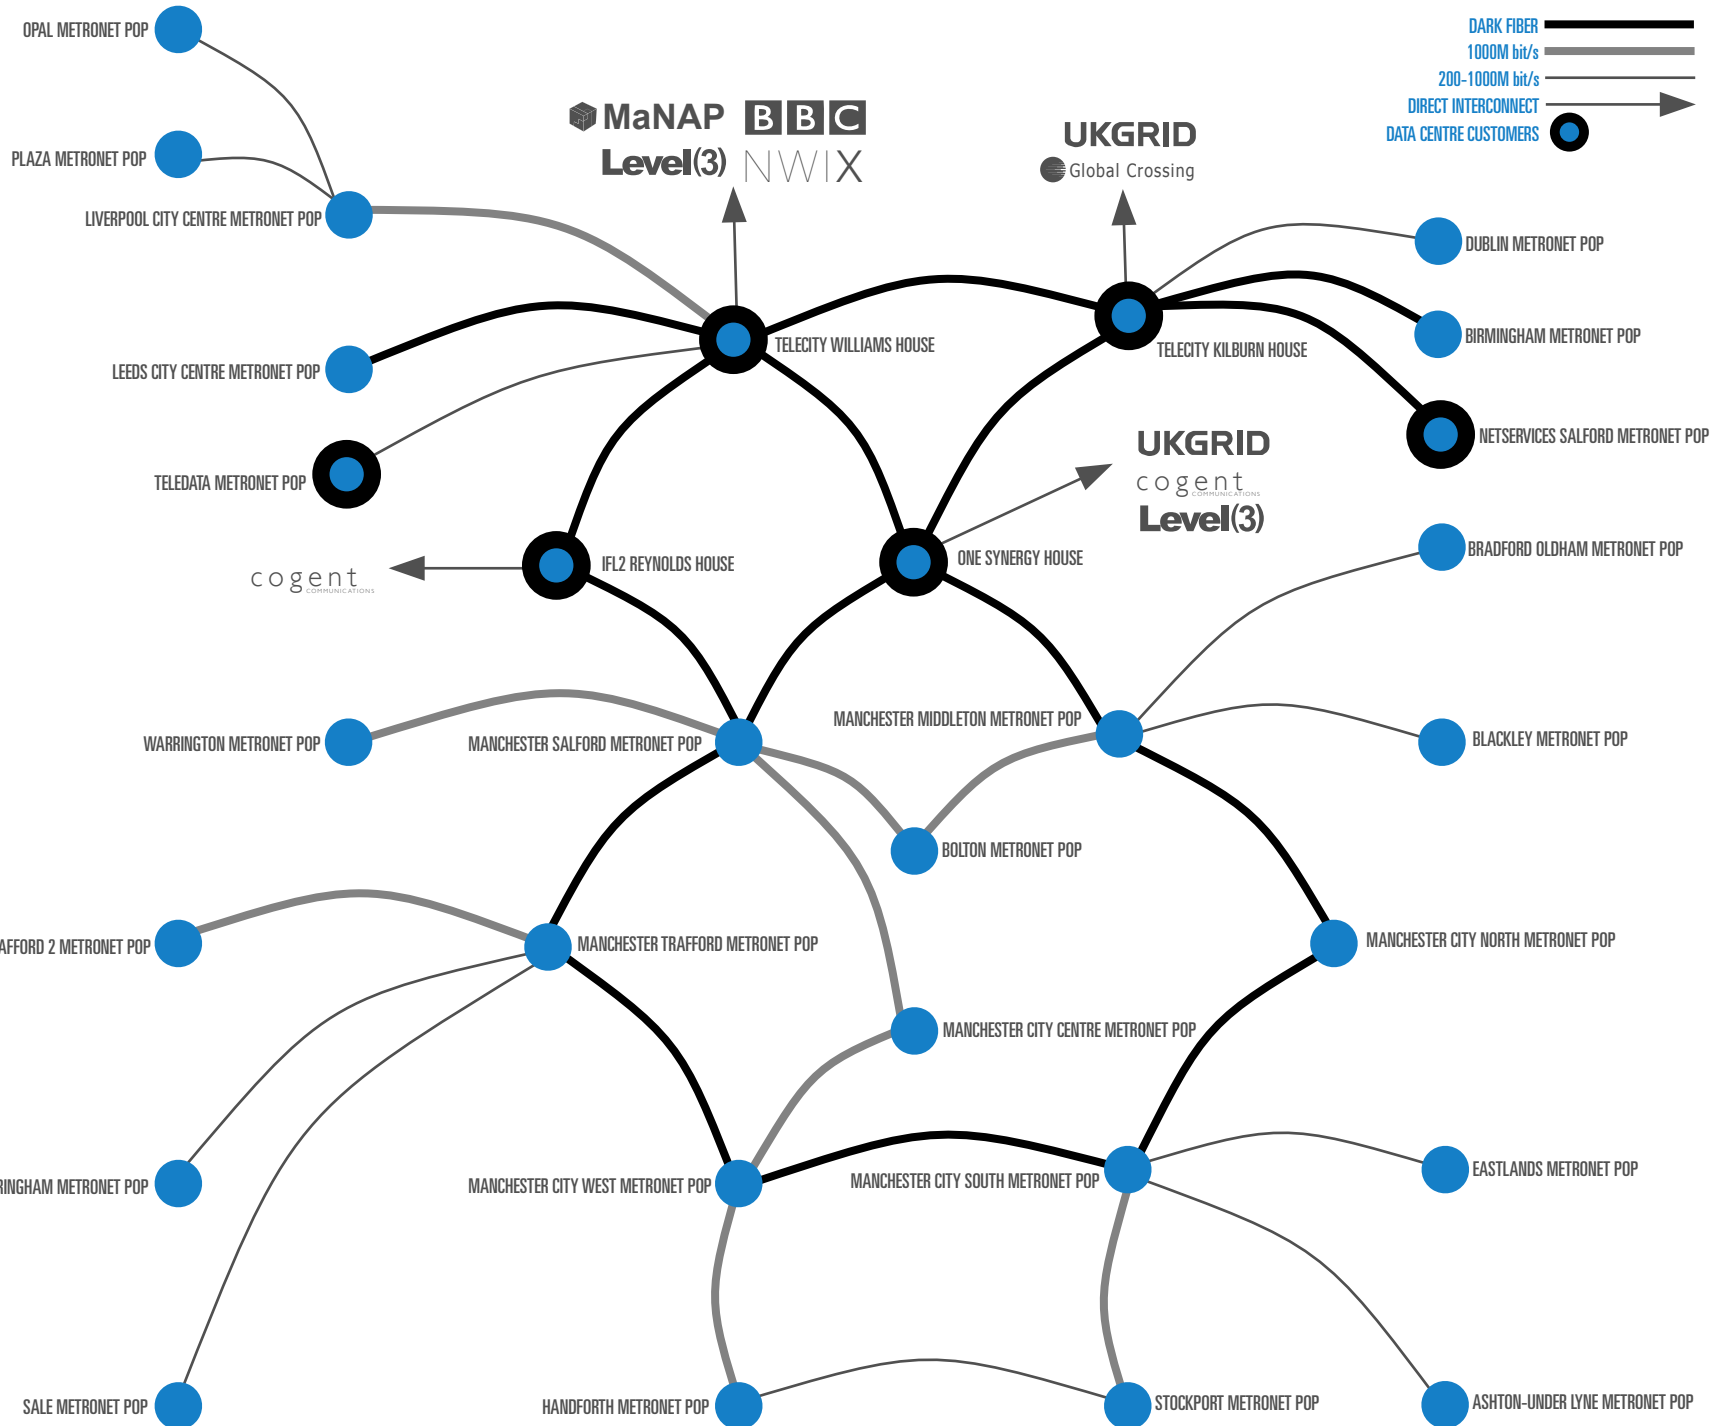

COVERAGE AREAS

This diagram represents a selection of Metronet PoP sites. In all Metronet has more than 40 Points of presence throughout Greater Manchester, Liverpool, Leeds and Dublin.

Metronet has data centre connectivity and customer interconnects in many data centres.

Please note that Metronet provides its own last mile circuits and that pricing is not distance dependant

GREATER MANCHESTER

City Centre, Bolton, Stockport, Oldham, Salford, Sale, Middleton, Ashton-Under-Lyne, Leigh, Stretford, Swinton and Pendlebury, Urmston, Altrincham, Hazel Grove and Bramhall, Walkden, Eccles, Wilmslow/Alderley Edge, Tyldesley, Chadderton, Prestwich, Hyde, Bredbury and Romiley, Denton, Farnworth, Droylsden, Bromley Cross/Bradshaw, Royton, Atherton, Failsworth, Shaw and Crompton, Irlam, Dukinfield and Hale.

LIVERPOOL

City Centre, River Front/Docklands, Kirkdale, Bootle, Toxteth, Everton, Anfield, Kensington, Priction, Wavertree, Childwall, Old Swan, Tuebrook, West Derby, Knotty, Ash and Speke.

LEEDS

City Centre, Armley, Hyde Park, Kirkstall, Headingley, Chapel Allerton, Moortown, Roundhay, Penraevon Industrial Estate, Seacroft, Crossgates, Coulton, Rothwell, Hunslet Business Park, Hunslet, Middleton, Beeston, Morley and Pudsey.

DUBLIN

DARK FIBER

1000M bit/s

200-1000M bit/s

DIRECT INTERCONNECT

DATA CENTRE CUSTOMERS

MaNAP **BBC**
Level(3) **NWIX**

UKGRID
Global Crossing